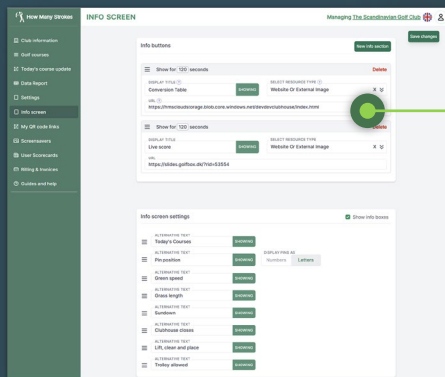

Enter HCP index and get Player HCP

Course Update App

Update live course data.
You and your staff can make updates to the course info directly on your phone

21-inch touch screen

32-inch touch screen

Conversion Table on the 1st tee

QR Code
On Scorecard, sticker etc.

Mobile version
Enter HCP index and get Player HCP

Screen saver
Pictures or videos

Live Weather

Daily Course Updates
Live updated from App

General Club Information & Services

Management system

Update everything remote from the How Many Strokes Management system. You never have to go to the screen or have someone else make the changes.

Make all information available for your members and guests in one place. Share links from your website, picture, documents and much more.
Scan the QR Code to see it live