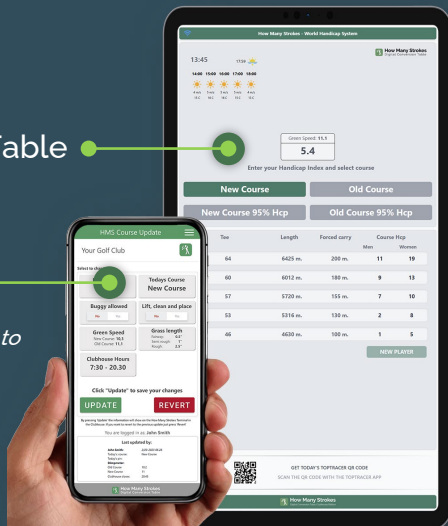

How Many Strokes is a true online information board and conversion table that can be customized and maintained in real-time by your golf club. Everything can be tailored to your needs.

Digital HCP Conversion Table

Enter HCP index and get Player HCP

Course Update App

Update live course data.
You and your staff can make updates to the course info directly on your phone

21-inch touch screen

32-inch touch screen

Conversion Table on the 1st tee

QR Code
On Scorecard, sticker etc.

Mobile version
Enter HCP index and get Player HCP

Screen saver
Pictures or videos

Live Weather

Daily Course Updates
Live updated from App

General Club Information & Services

Management system

Update everything remote from the How Many Strokes Management system. You never have to go to the screen or have someone else make the changes.

Make all information available for your members and guests in one place. Share links from your website, picture, documents and much more.
Scan the QR Code to see it live