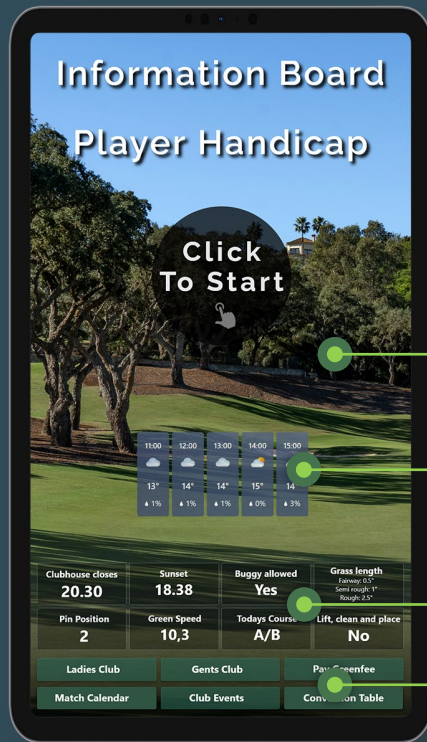

How Many Strokes is a true online information board and conversion table that can be customized and maintained in real-time by your golf club. Everything can be tailored to your needs.

Digital HCP Conversion Table

Enter HCP index and get Player HCP

Course Update App

Update live course data.
You and your staff can make updates to the course info directly on your phone

21-inch touch screen

32-inch touch screen

Conversion Table on the 1st tee

QR Code
On Scorecard, sticker etc.

Mobile version
Enter HCP index and get Player HCP

Screen saver
Pictures or videos

Live Weather

Daily Course Updates
Live updated from App

General Club Information & Services